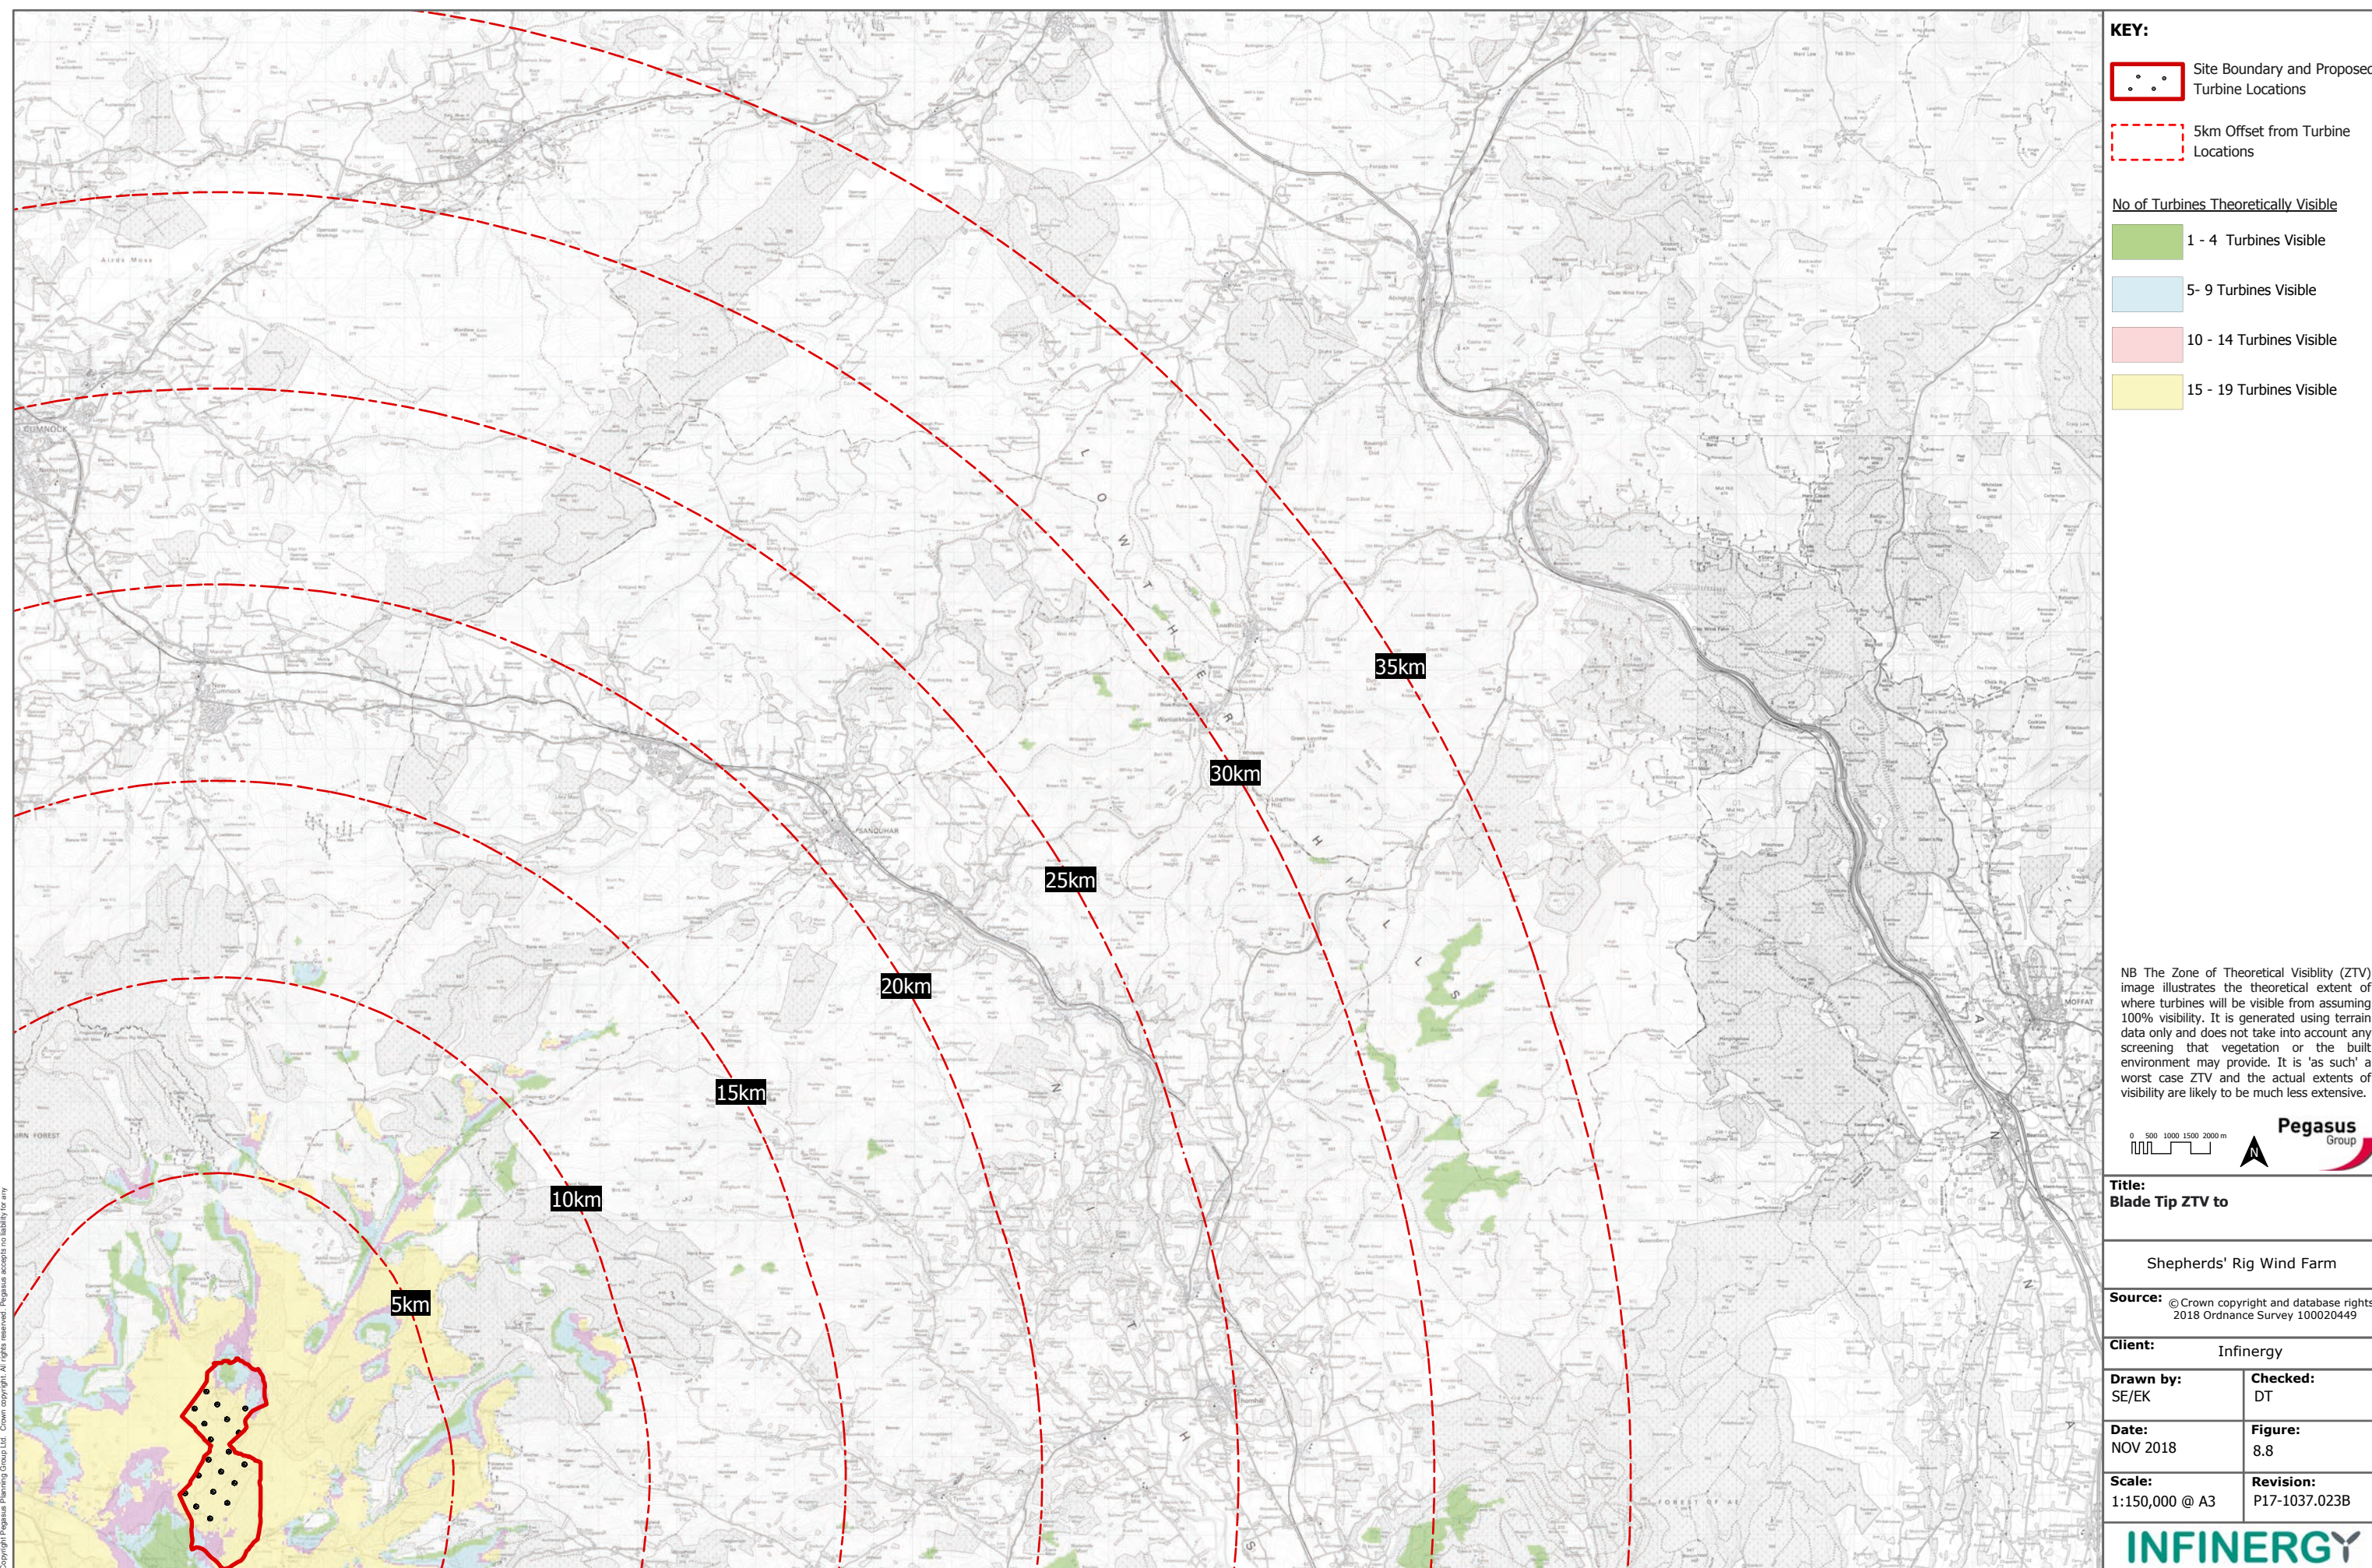

Figure 8.8 Blade Tip ZTV to 35 km (NE Quadrant)